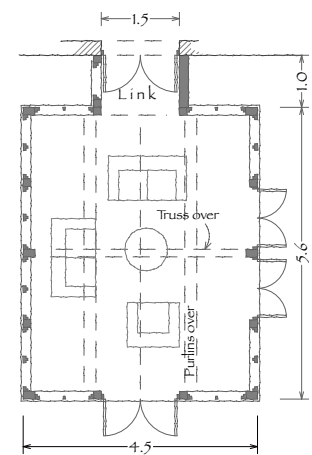

OPTIONS:

- Internal cruck frame
- Additional roof lights
- Additional external doors
- Solid panels

NB link structure, labour, foundations, roofing, glazing, joinery & fitting out by others