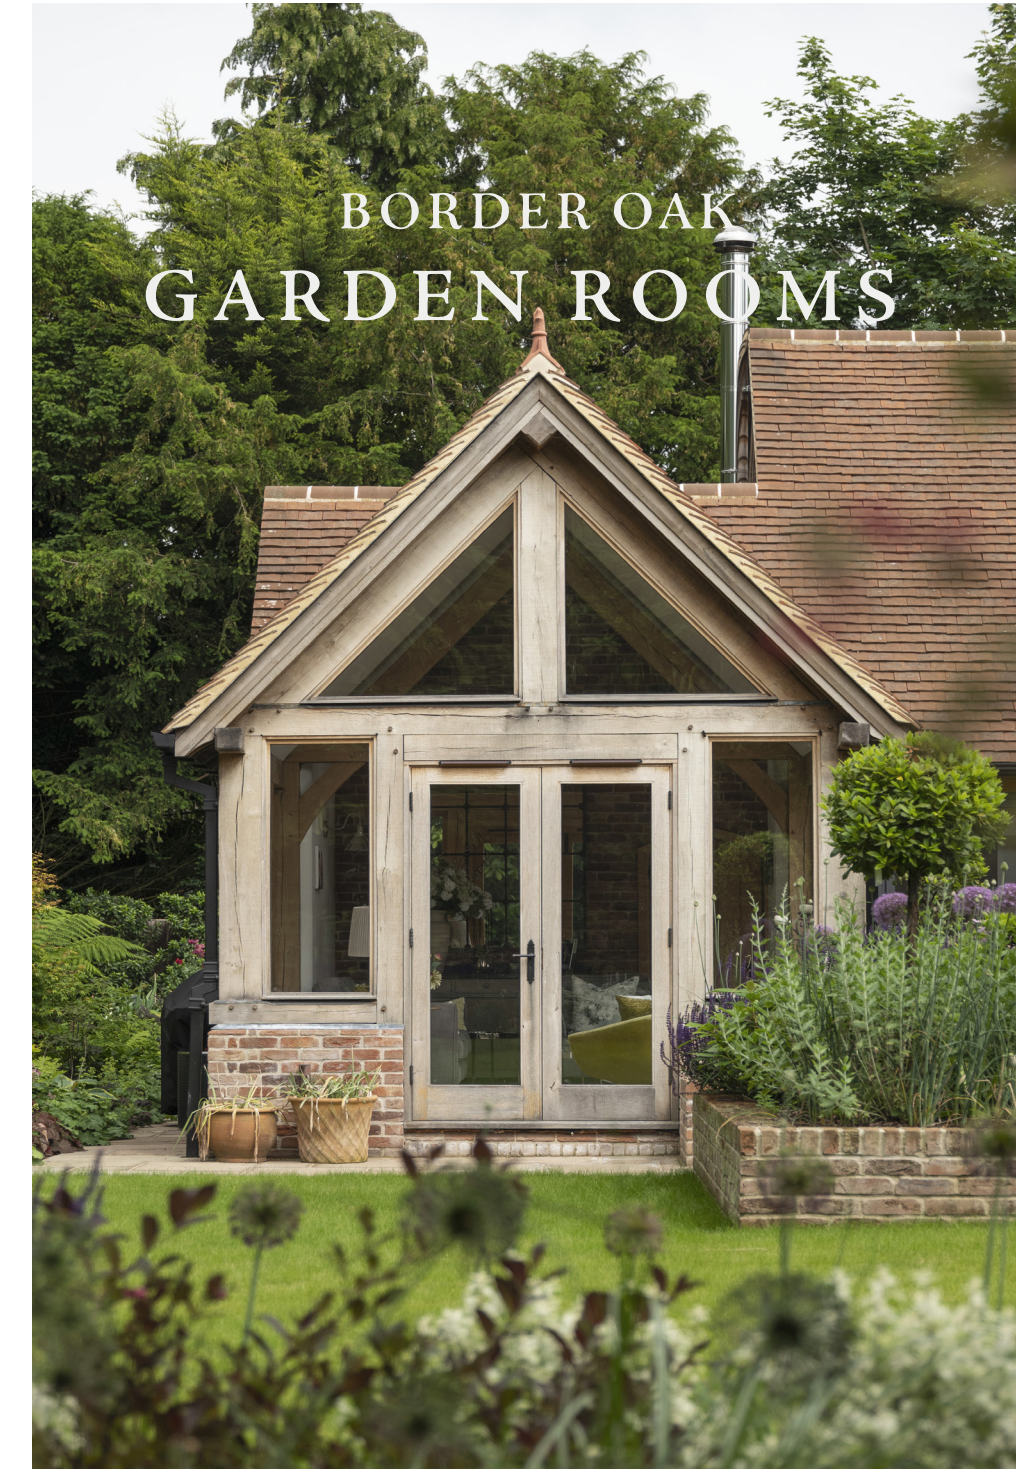

BORDER OAK GARDEN ROOMS