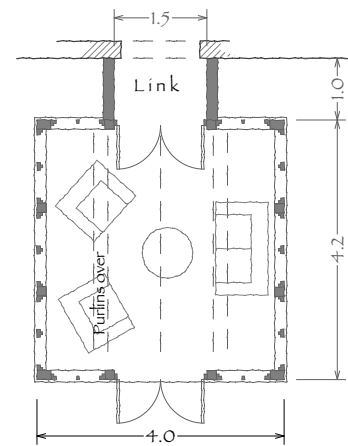

BORDER OAK

Kingsland, Leominster, Herefordshire HR6 9SF England
 www.borderoak.com 01568 708 752 enquiries@borderoak.com

THE WYLDE

ELEVATIONS

OPTIONS:

- Additional roof lights
- Additional external doors
- Slate, tile etc.
- Solid panels