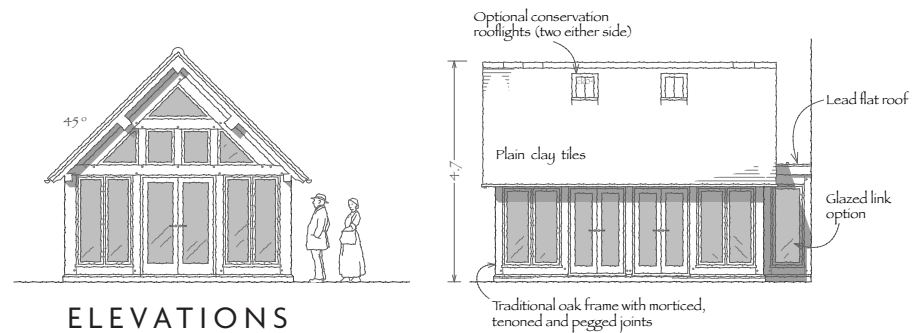

BORDER OAK

Kingsland, Leominster, Herefordshire HR6 9SF England
 www.borderoak.com 01568 708 752 enquiries@borderoak.com

THE WYLDE

ELEVATIONS

OPTIONS:

- Additional roof lights
- Additional external doors
- Slate, tile etc.
- Solid panels

NB link structure, labour, foundations, roofing, glazing, joinery & fitting out by others

BORDER OAK GARDEN ROOMS

VOWCHURCH

OPTIONS:

- Internal cruck frame
- Additional roof lights
- Additional external doors
- Solid panels