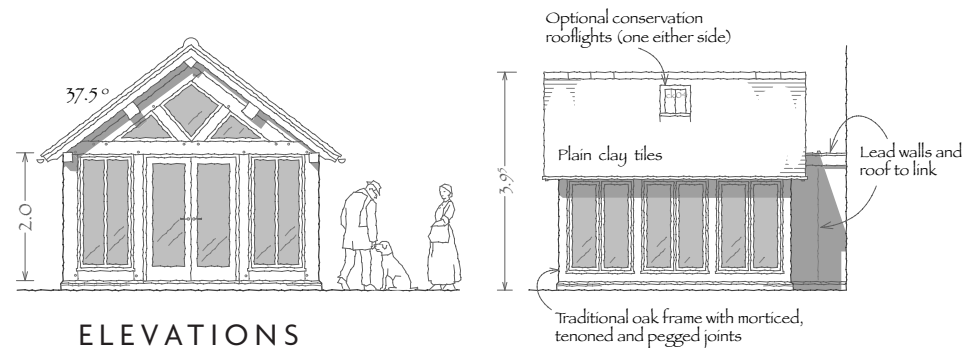

BORDER OAK

Kingsland, Leominster, Herefordshire HR6 9SF England
 www.borderoak.com 01568 708 752 enquiries@borderoak.com

THE WYLDE

ELEVATIONS

OPTIONS:

- Additional roof lights
- Additional external doors
- Slate, tile etc.
- Solid panels

NB link structure, labour, foundations, roofing, glazing, joinery & fitting out by others

BORDER OAK GARDEN ROOMS

VOWCHURCH

OPTIONS:

- Internal cruck frame
- Additional roof lights
- Additional external doors
- Solid panels