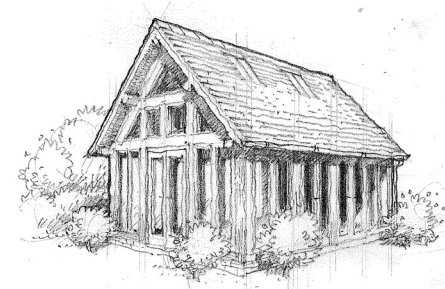

BORDER OAK

Kingsland, Leominster, Herefordshire HR6 9SF England
 www.borderoak.com 01568 708 752 enquiries@borderoak.com

THE WYLDE

ELEVATIONS

OPTIONS:

- Additional roof lights
- Additional external doors
- Slate, tile etc.
- Solid panels

NB link structure, labour, foundations, roofing, glazing, joinery & fitting out by others

BORDER OAK GARDEN ROOMS

VOWCHURCH

OPTIONS:

- Internal cruck frame
- Additional roof lights
- Additional external doors
- Solid panels