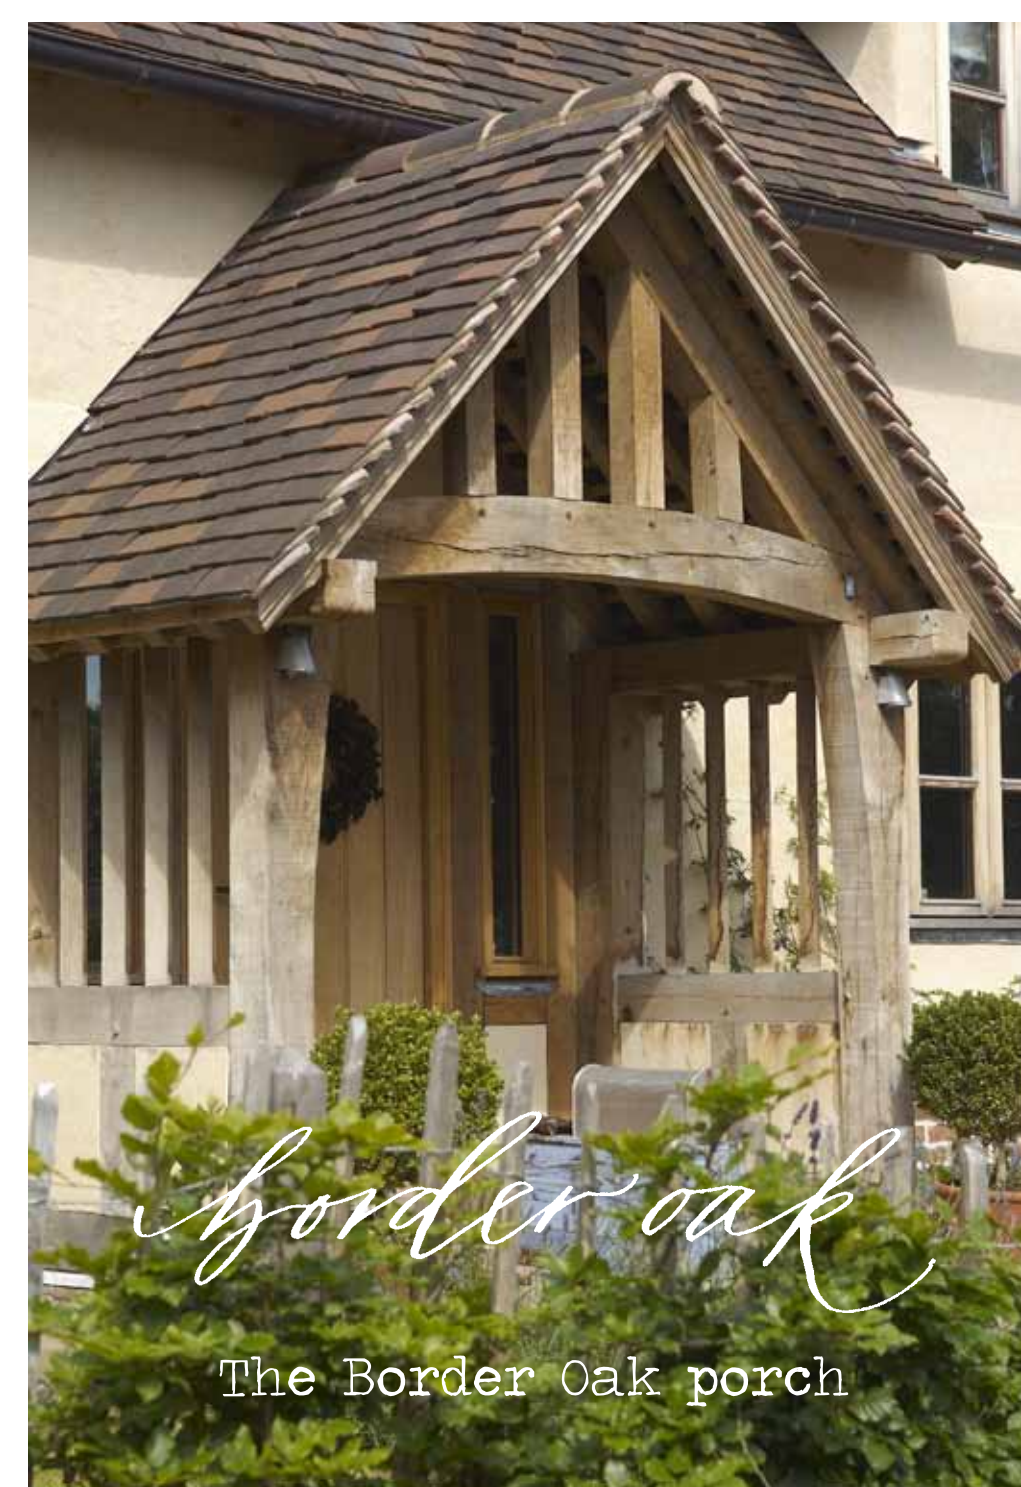

standard porch canopy assembly

the standard porch canopy assembly, including wall posts, braces, wall plates. 1no. open gable truss and oak rafters - handmade in the finest restoration/conservation grade oak - on a supply only basis, including tapered pegs etc. (we do not include for fixings to attach to the existing property)

the figures quoted above are exclusive of VAT

border oak

The Border Oak porch

The Border Oak porch

border oak

standard porch assembly

the standard porch assembly, as featured on the Pearmain cottage range, including 2 no. bay posts, 1 no. open gable truss, side frames with open "mullions", oak rafters, ridgetree, wallplates, etc. - handmade in the finest restoration/conservation grade oak - on a supply only self assembly basis, including tapered pegs, etc.