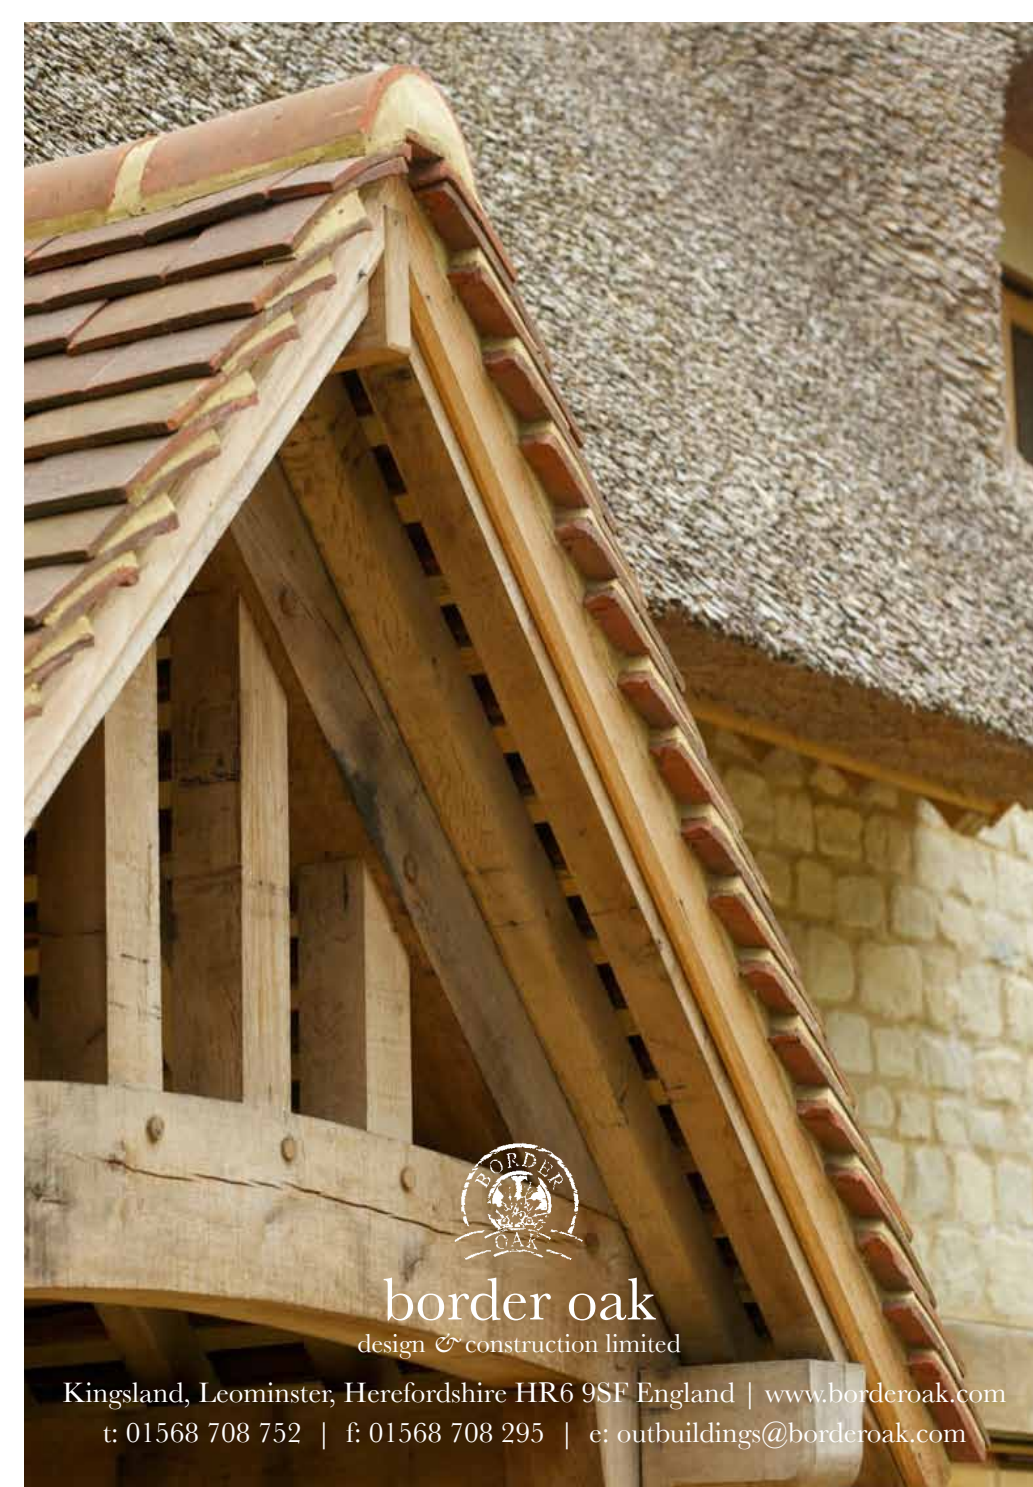

border oak
design & construction limited

Kingsland, Leominster, Herefordshire HR6 9SF England | www.borderoak.com
t: 01568 708 752 | f: 01568 708 295 | e: outbuildings@borderoak.com