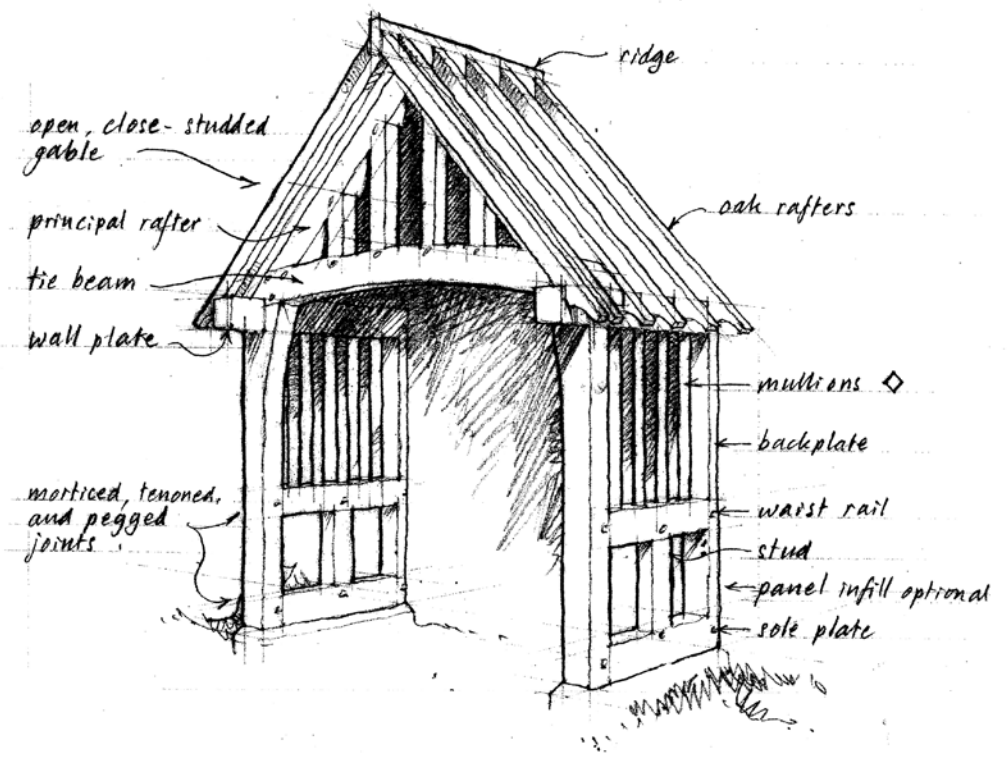

standard porch canopy assembly

the standard porch canopy assembly, including wall posts, braces, wall plates. 1no. open gable truss and oak rafters - handmade in the finest restoration/conservation grade oak - on a supply only basis, including tapered pegs etc. (we do not include for fixings to attach to the existing property)

the above components for the sum of £995.00

(roofing pack can be provided on request)

dimensions

1500mm W x 900mm D x 2350mm H (depending on the roof covering)

delivery charges

- 👉 delivery charges are as follows
- 👉 0 - 40 miles from border oak (kingsland) foc
- 👉 40 - 100 miles from border oak £200
- 👉 100+ miles from border oak price on request

the figures quoted above are exclusive of VAT

border oak

The Border Oak porch

The Border Oak porch

border oak

standard porch assembly

the standard porch assembly, as featured on the Pearmain cottage range, including 2 no. bay posts, 1 no. open gable truss, side frames with open "mullions", oak rafters, ridgetree, wallplates, etc. - handmade in the finest restoration/conservation grade oak - on a supply only self assembly basis, including tapered pegs, etc.

the above components for the sum of £1,973.00

(roofing pack can be provided on request)

dimensions

2300mm W x 1200mm D x c.3500mm H (depending on plinth/roof coverings)

delivery charges

- 📦 delivery charges are as follows
- 📦 0 - 40 miles from border oak (kingsland) foc
- 📦 40 - 100 miles from border oak £200
- 📦 100+ miles from border oak price on request