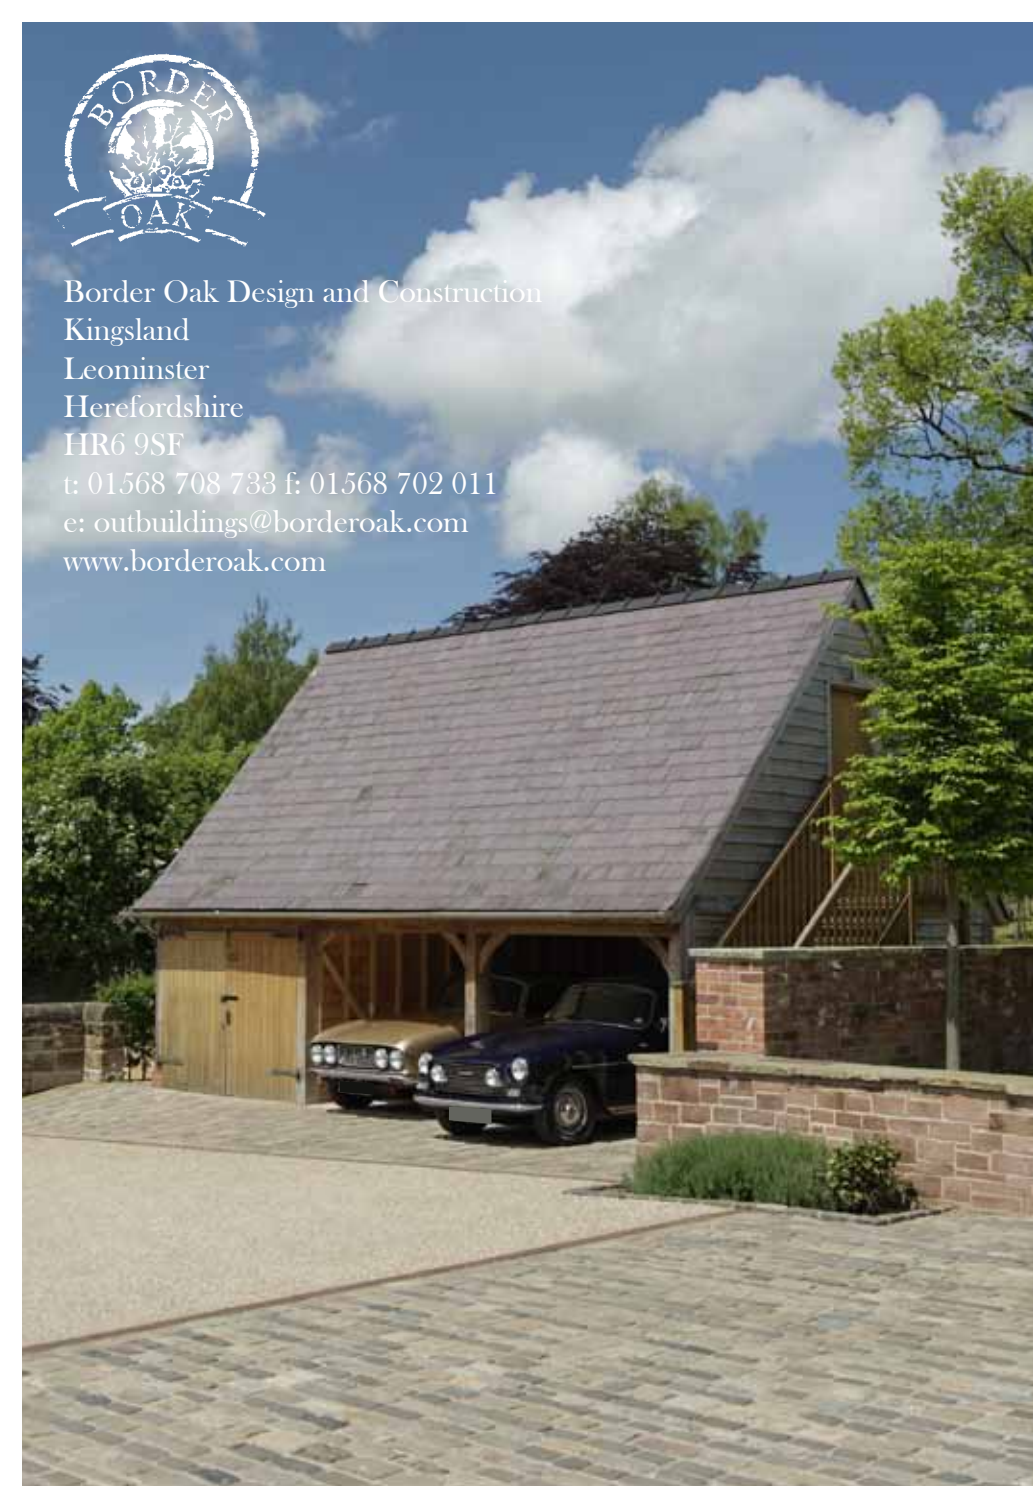

Border Oak Design and Construction
Kingsland
Leominster
Herefordshire
HR6 9SF
t: 01568 708 733 f: 01568 702 011
e: outbuildings@borderoak.com
www.borderoak.com

border oak
outbuildings

border oak outbuildings

Our outbuildings and garages have been designed to look beautiful whilst using optimum efficiency in the oak framed structure. This, together with Border Oak proportions, quality of materials and attention to detail not only means our buildings enhance their locations but also offer exceptional value for money.

Made by hand from the finest natural materials the Border Oak outbuildings are inspired by traditional barns and buildings that are part of the countryside vernacular, reinterpreted to suit modern demands.