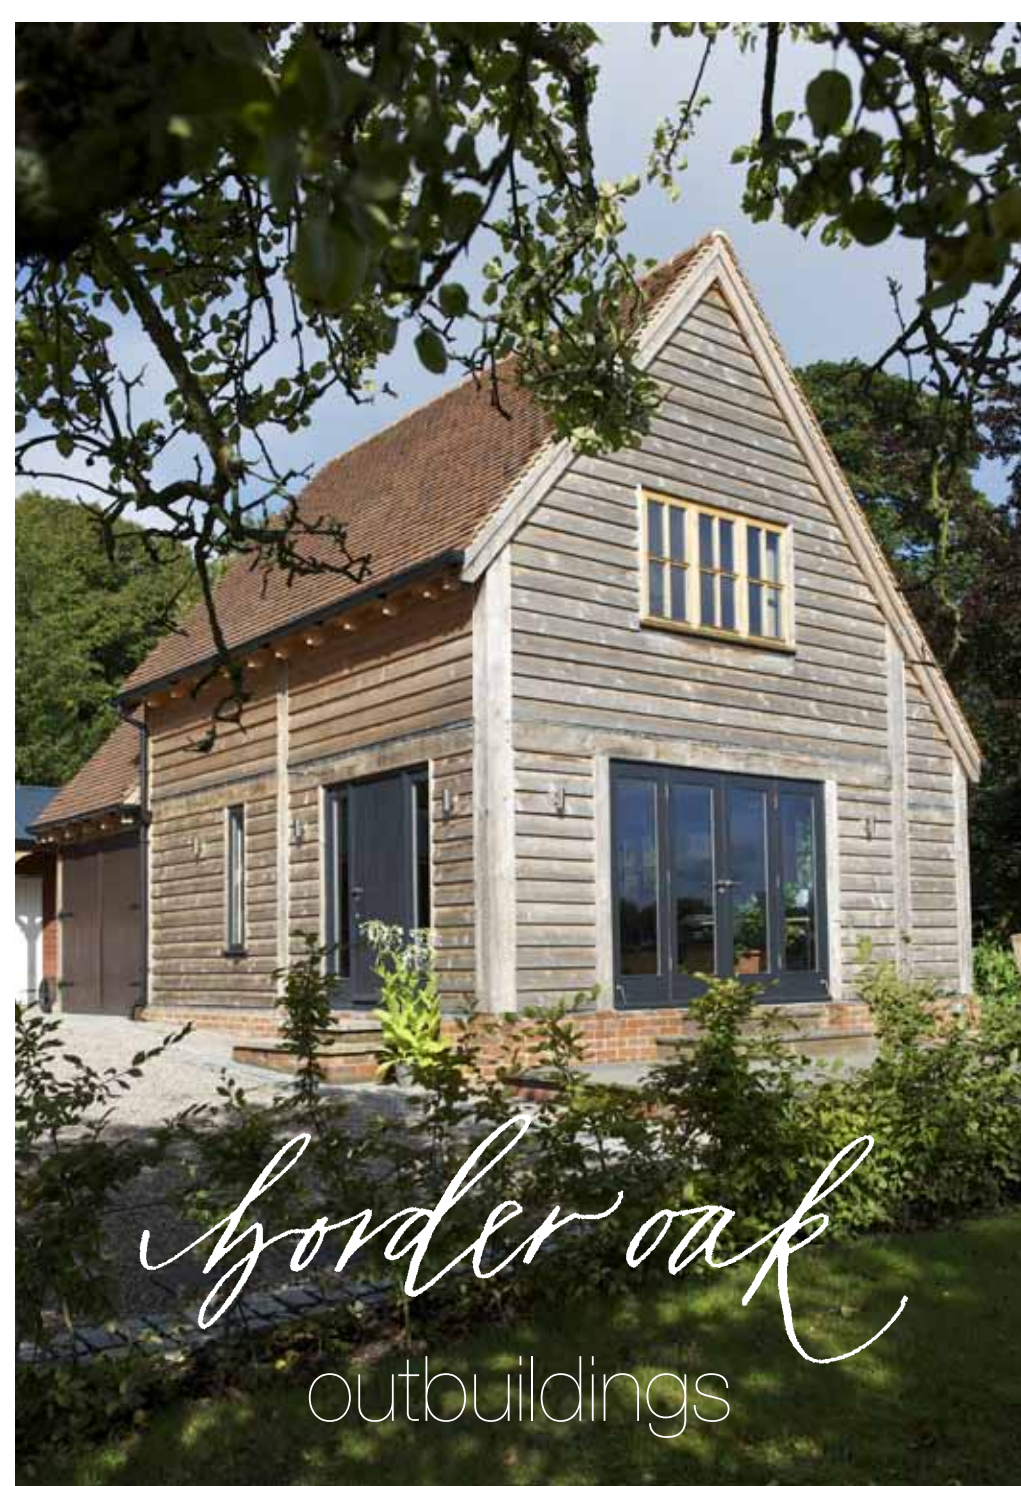

Border Oak Design and Construction
Kingsland
Leominster
Herefordshire
HR6 9SF
t: 01568 708 733 f: 01568 702 011
e: outbuildings@borderoak.com
www.borderoak.com

border oak
outbuildings